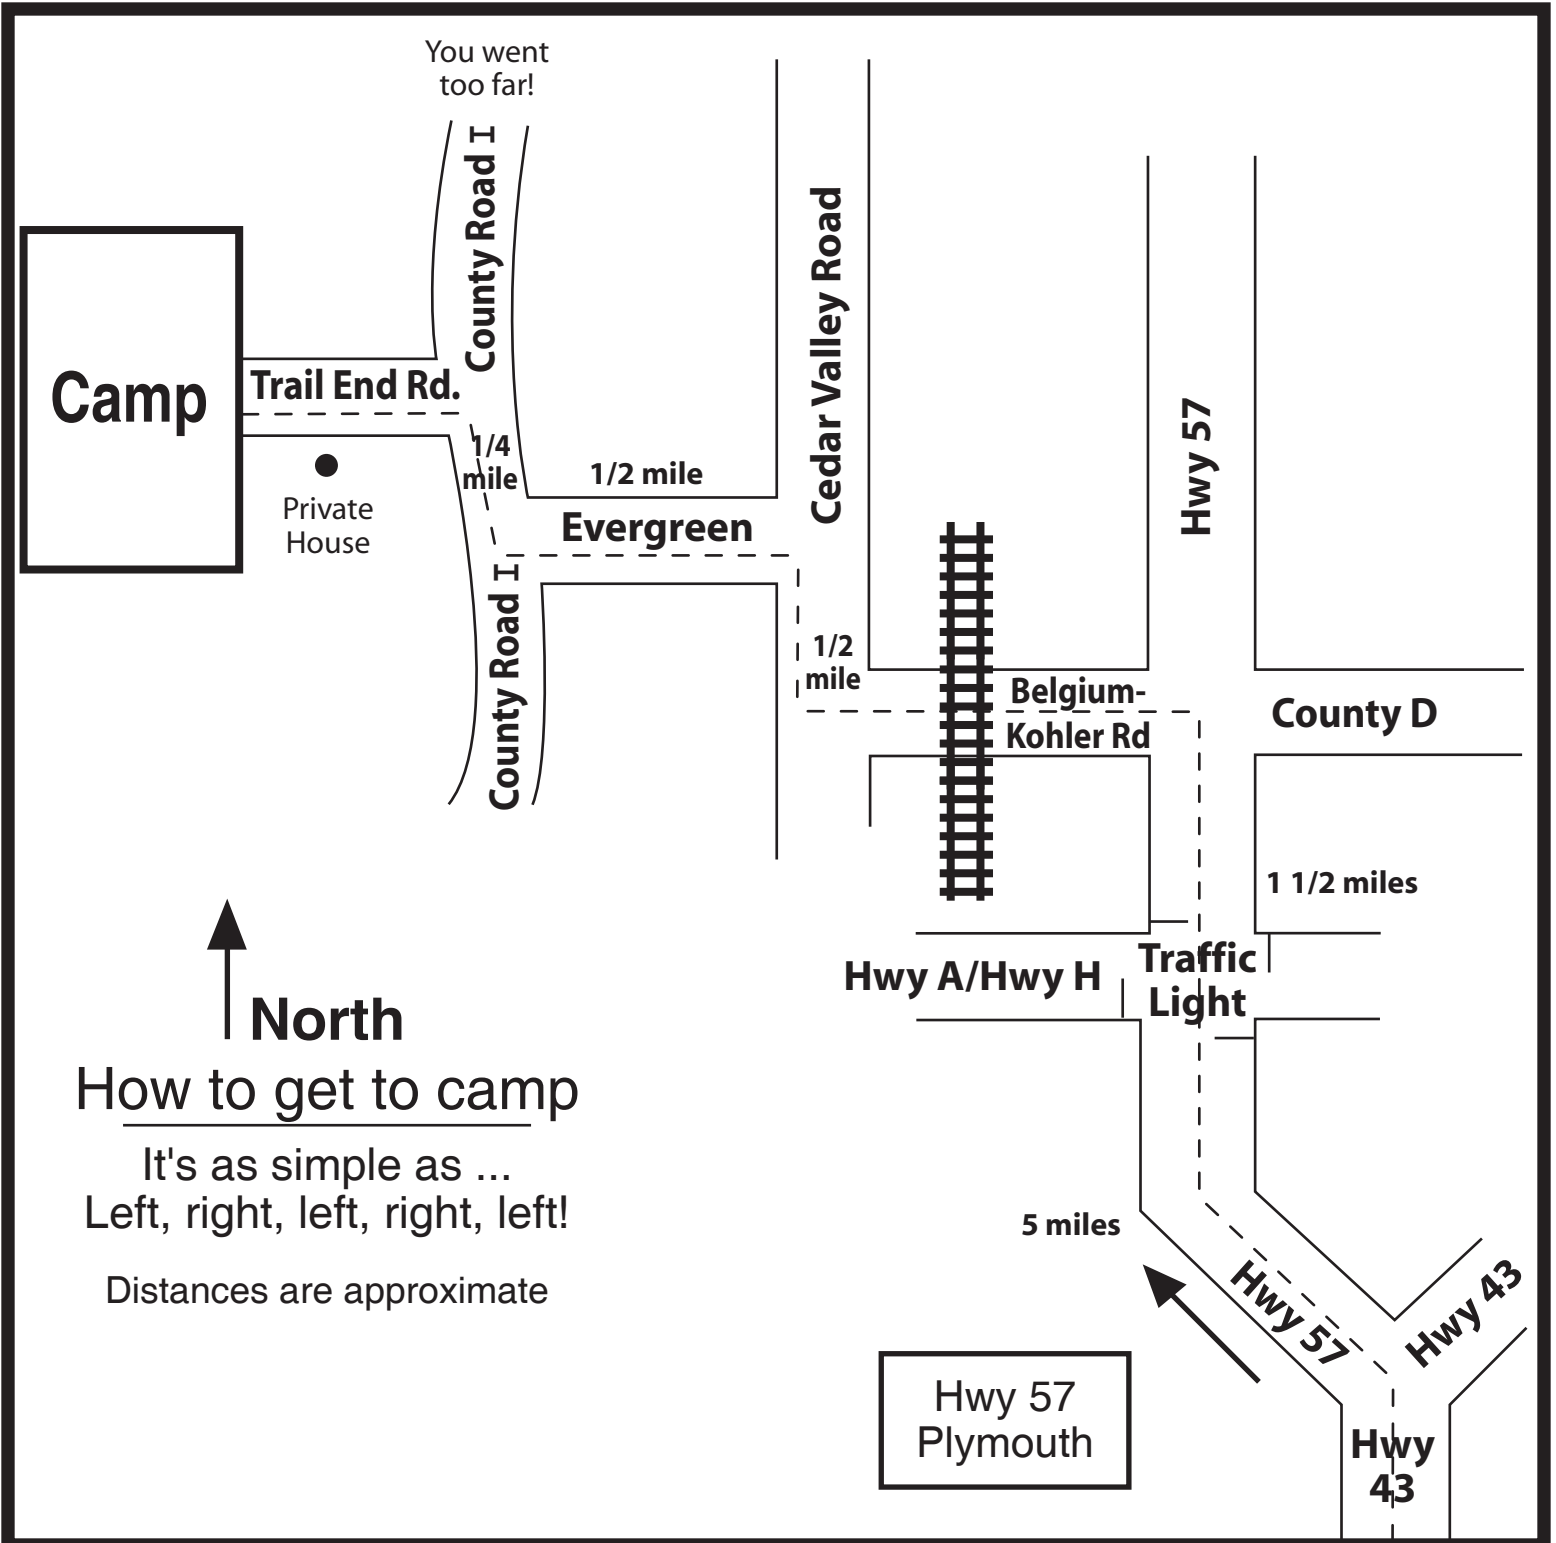

Map to
**The Albert & Ann Deshur
JCC Rainbow Day Camp**

Trails End Road
Fredonia, WI 53021
920-994-4614

How to get to camp

It's as simple as ...
Left, right, left, right, left!

Distances are approximate